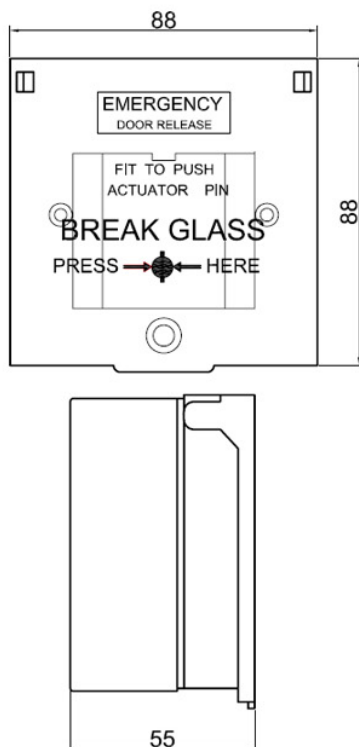

BREAK-GLASS EMERGENCY DOOR RELEASE PB42 SERIES

ORDERING INFORMATION

PB42G – Emergency Door Release (Green)

MATERIAL

- Green Box: ABS 757
- Cover: PC2805

SWITCH DATA

- 10A@12/24VDC

SWITCH INFORMATION

- 1 (Com.)
- 2 (Normally Closed)
- 3 (Normally Open)

PB42G

SPECIAL FEATURE

- Shock-resistant transparent cover

DIMENSIONS

- PB42 - 88Lx88Wx55D mm

INSTALLATION